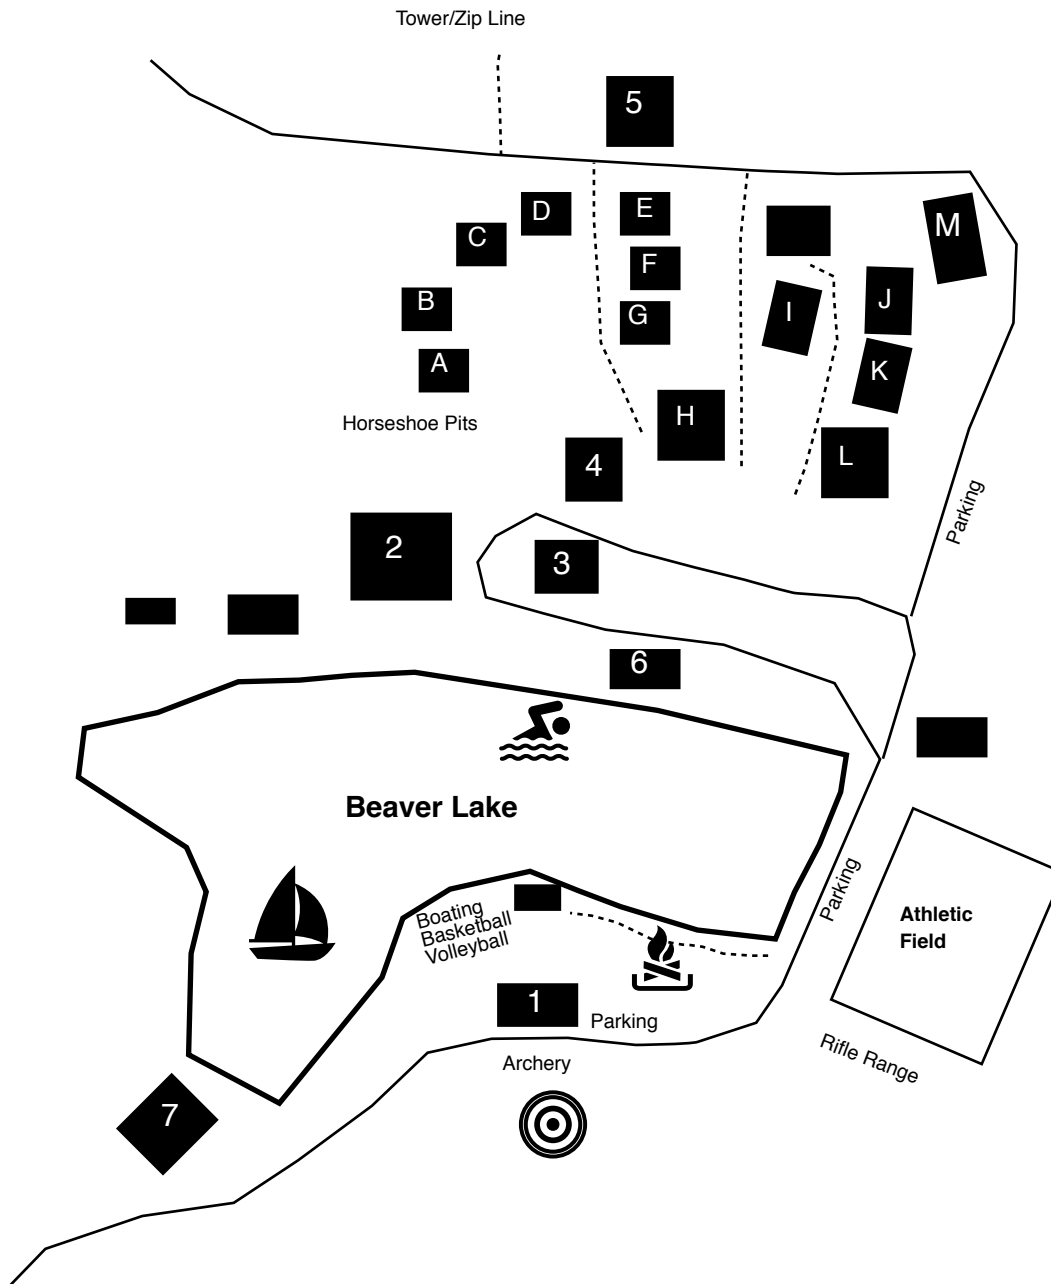

YMCA Camp Kresge

1. Welcome Center
2. Dining Hall
3. Program Office/Camp Store
4. Pavilion
5. Bathhouse
6. The Lodge
7. Arts Village

Cabins & Lodges

Algonquian Village

- A. Ottawa
- B. Sauk
- C. Lenape
- D. Shawnee
- E. Menominee
- F. Cree
- G. Miami

H. Max & Lorraine Health Center

Iroquois Village

- I. Mohawk
Susquehannock
- J. Cayuga
Wyandot
- K. Tuscarora
Oneida

L. Blaine Arnold Lodge

- L - Onondaga
- R - Seneca

M. Three Fires Lodge

- L - Chippewa
- R - Potawatomi